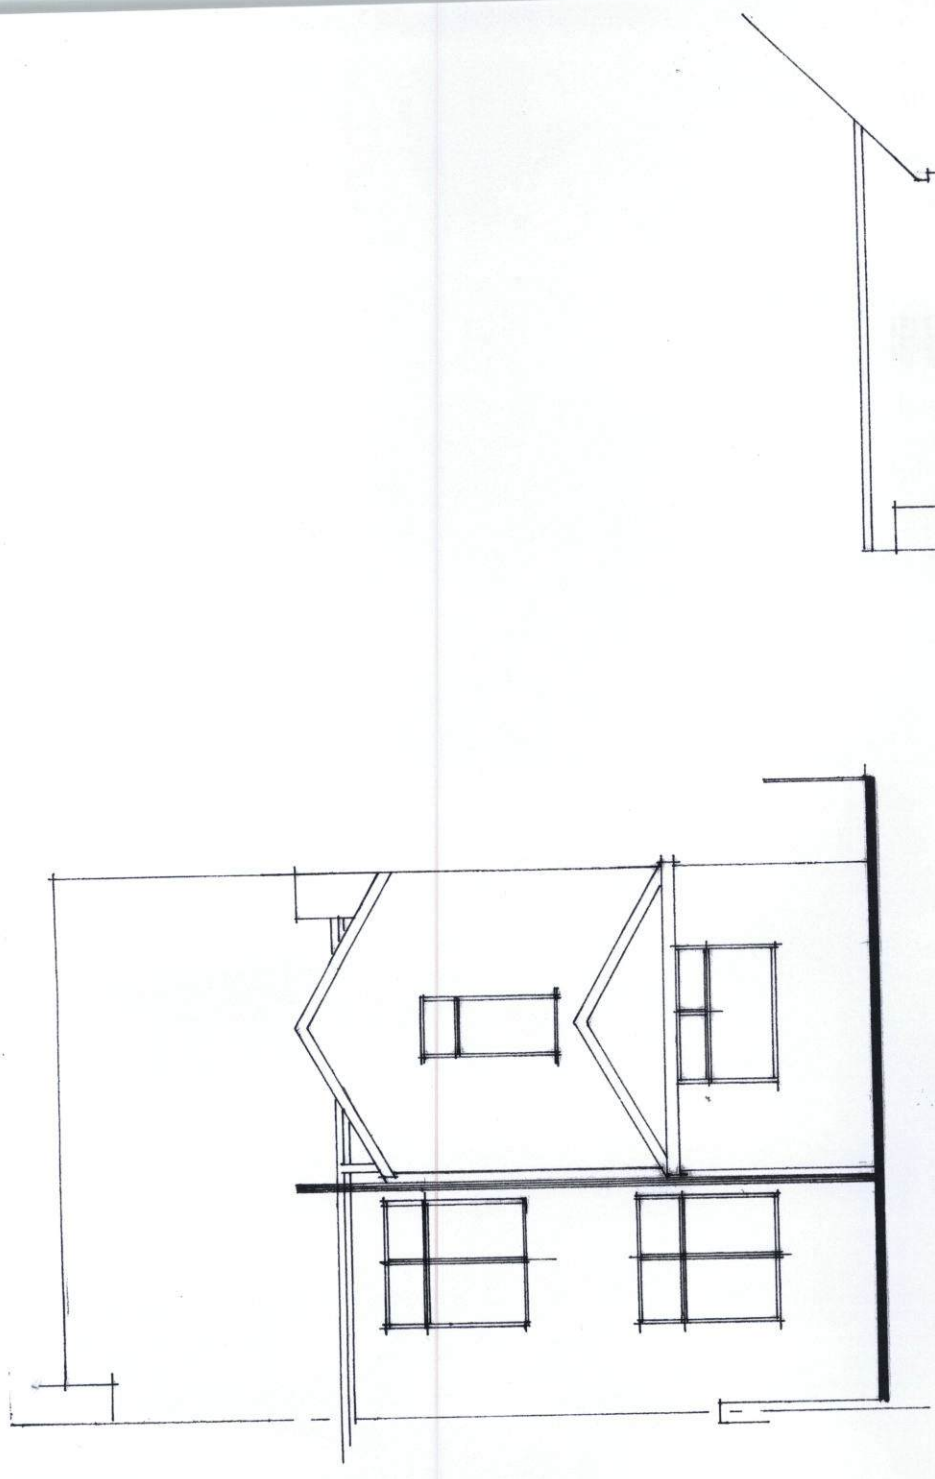

EXISTING LAYOUT OF 11, ST GEORGES TERRACE, EAST
BOLDON SOUTH TYNESIDE, NE36 0LU, FOR MR & MRS M. BEWICK.

SCALE 1:100.

DRG 11/SGT/1

-GROUND FLOOR PLAN-

-FIRST FLOOR PLAN-

-REAR ELEVATION-

-VIEW 'B' -

-VIEW 'A' -