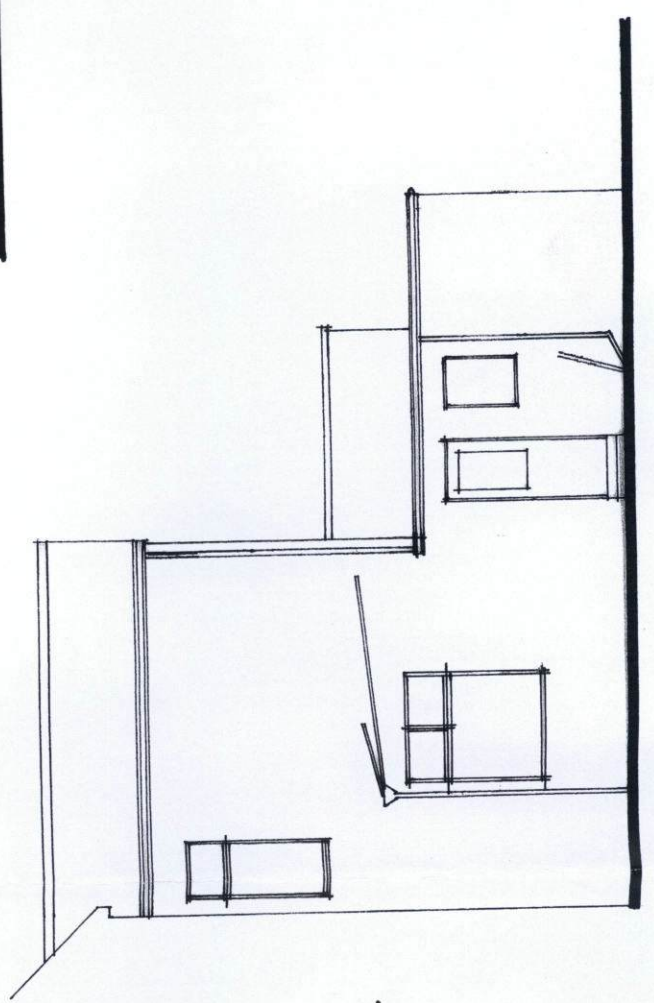

EXISTING LAYOUT OF 11, ST GEORGES TERRACE, EAST
BOLDON SOUTH TYNESIDE, NE36 0LU, FOR MR & MRS M. BEWICK.

SCALE 1:100.

DRG 11/SGT/1

-GROUND FLOOR PLAN-

-FIRST FLOOR PLAN-

-REAR ELEVATION-

-VIEW 'B' -

-VIEW 'A' -