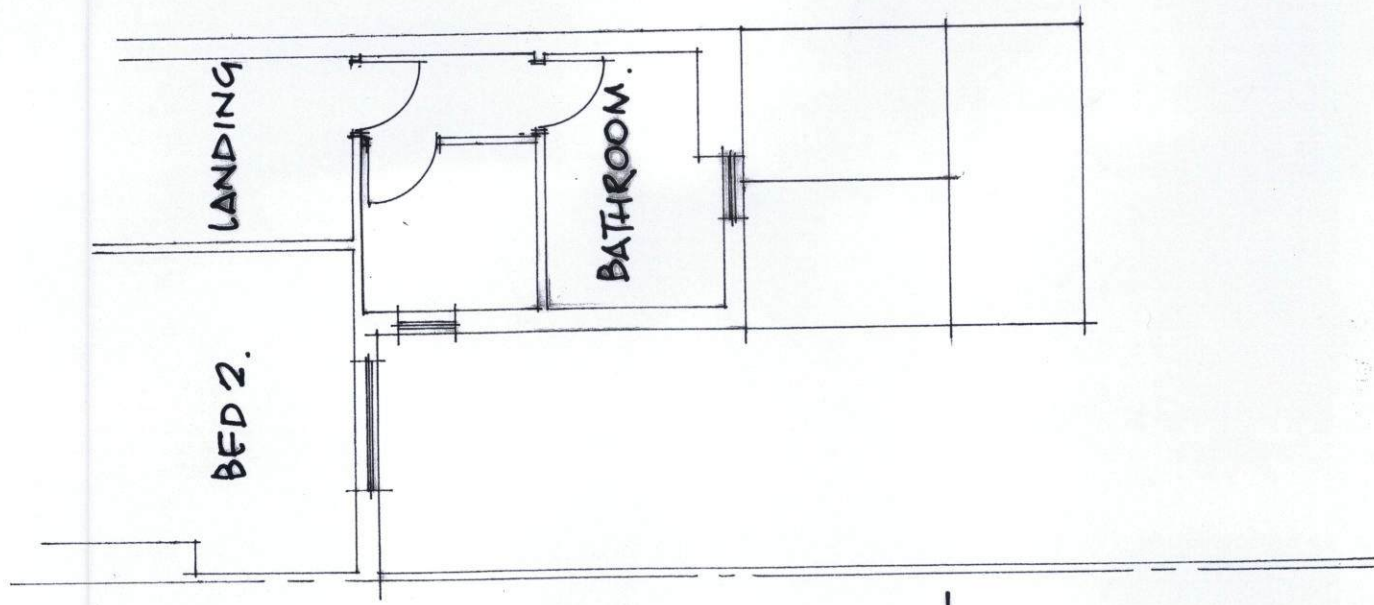

EXISTING LAYOUT OF 11, ST GEORGES TERRACE, EAST
BOLDON SOUTH TYNESIDE, NE36 0LU, FOR MR & MRS M. BEWICK.

SCALE 1:100.

DRG 11/SGT/1

-GROUND FLOOR PLAN-

-FIRST FLOOR PLAN-

-REAR ELEVATION-

-VIEW 'B' -

-VIEW 'A' -