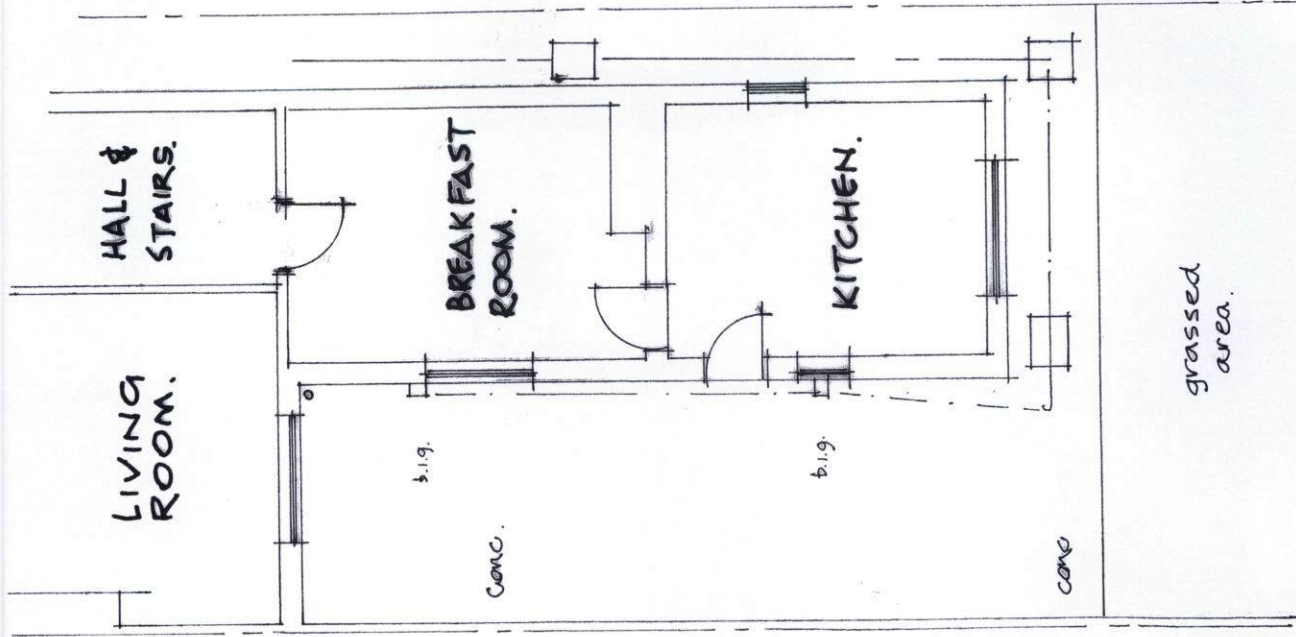

EXISTING LAYOUT OF 11, ST GEORGES TERRACE, EAST
BOLDON SOUTH TYNESIDE, NE36 0LU, FOR MR & MRS M. BEWICK.

SCALE 1:100.

DRG 11/SGT/1

-GROUND FLOOR PLAN-

-FIRST FLOOR PLAN-

-REAR ELEVATION-

-VIEW 'B' -

-VIEW 'A' -