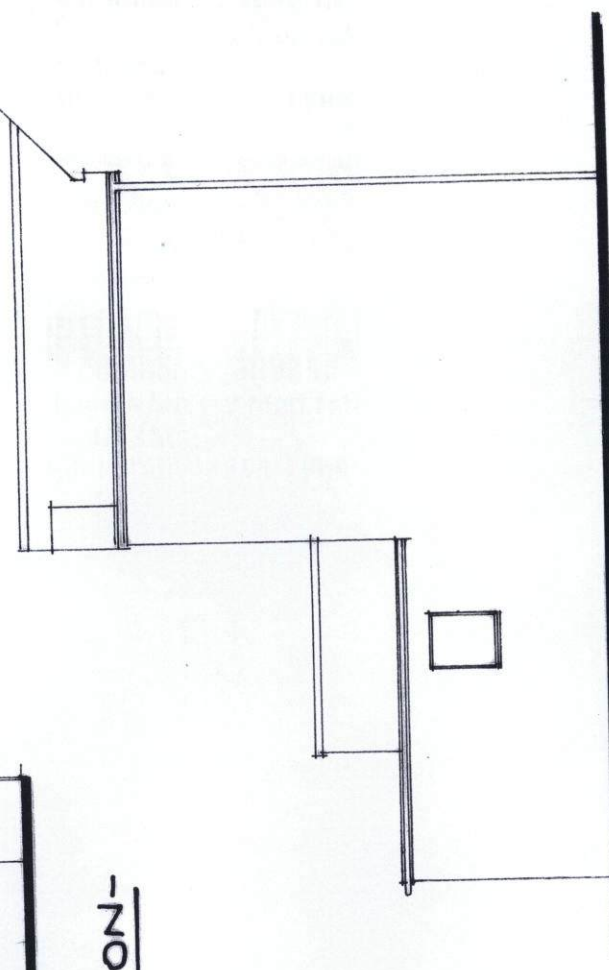

EXISTING LAYOUT OF 11, ST GEORGES TERRACE, EAST
BOLDON SOUTH TYNESIDE, NE36 0LU, FOR MR & MRS M. BEWICK.

SCALE 1:100.

DRG 11/SGT/1

-GROUND FLOOR PLAN-

-FIRST FLOOR PLAN-

-REAR ELEVATION-

-VIEW 'B' -

-VIEW 'A' -